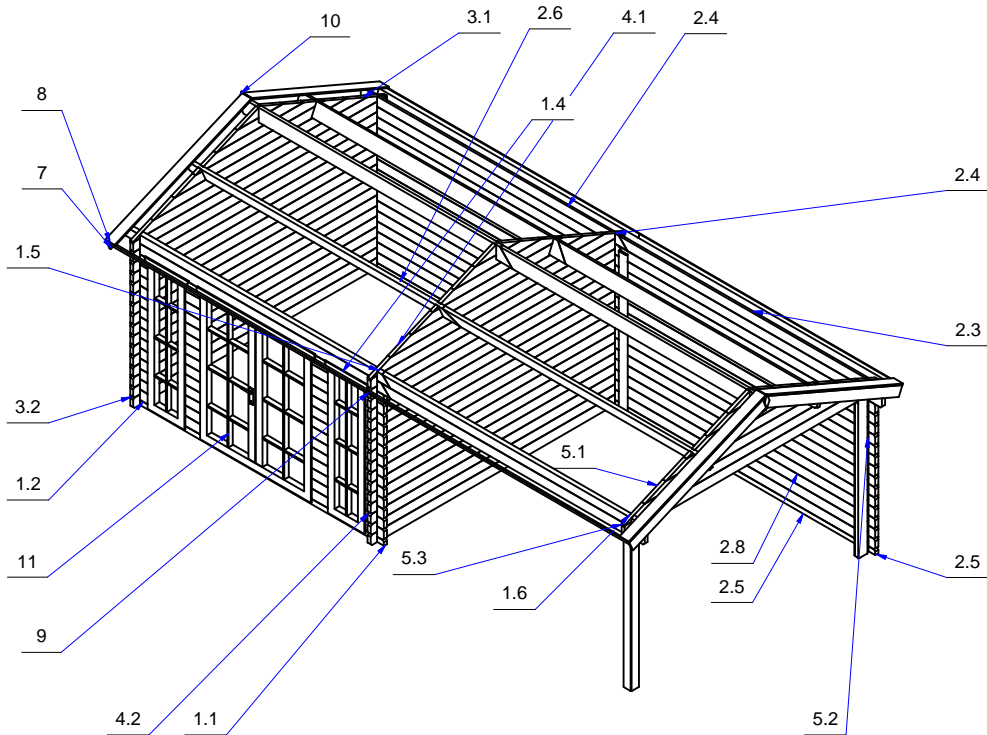

Blockhaus 3800x3800+3800 45 mm. (garden house) Modell 218-01

K

Plan huschen (house plan)