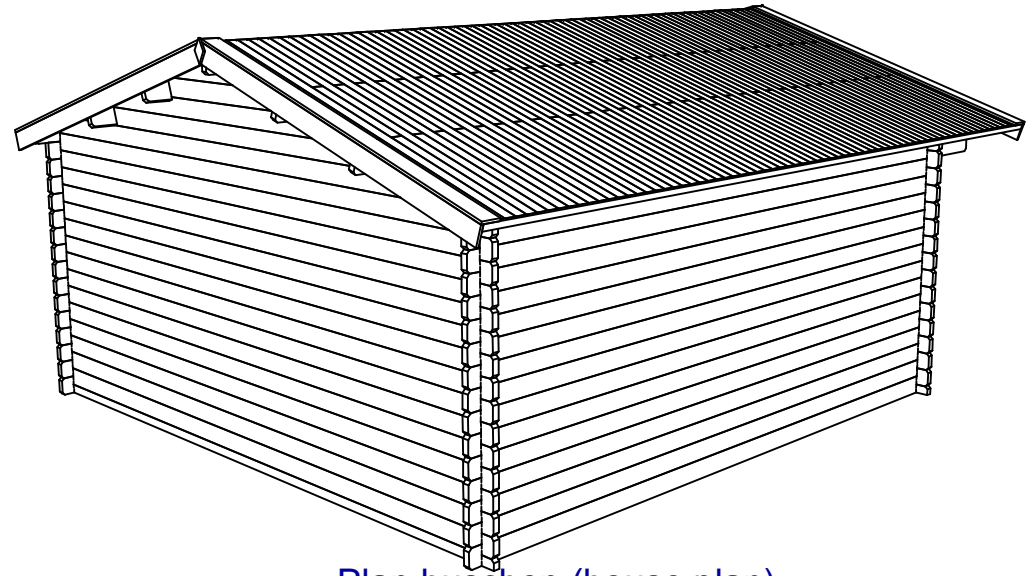

Blockhaus 5000x5000

45 mm (garden house) Modell 213-01

K-

Plan huschen (house plan)