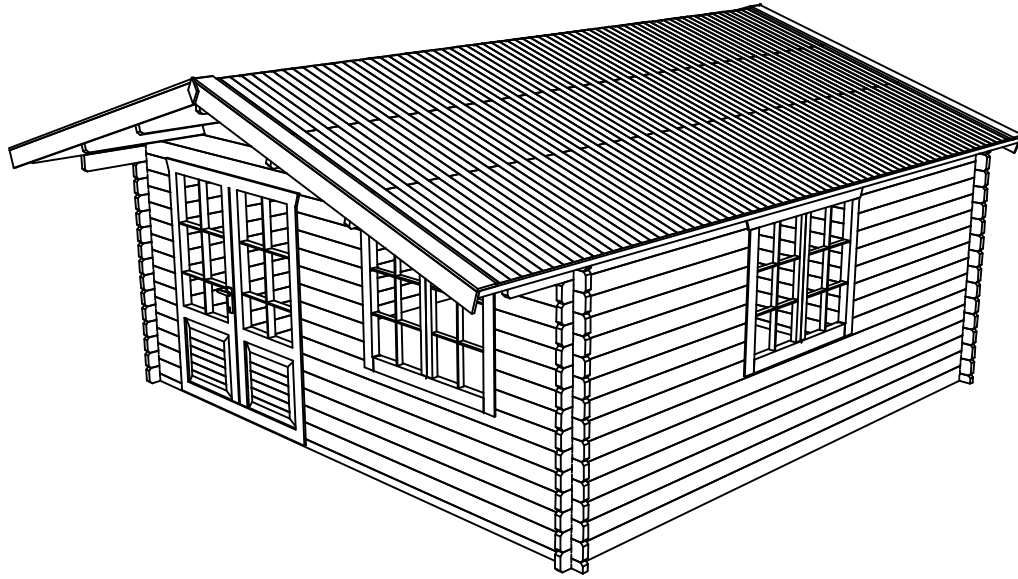

Blockhaus 5000x5000

45 mm (garden house) Modell 213-01

K-

Plan huschen (house plan)